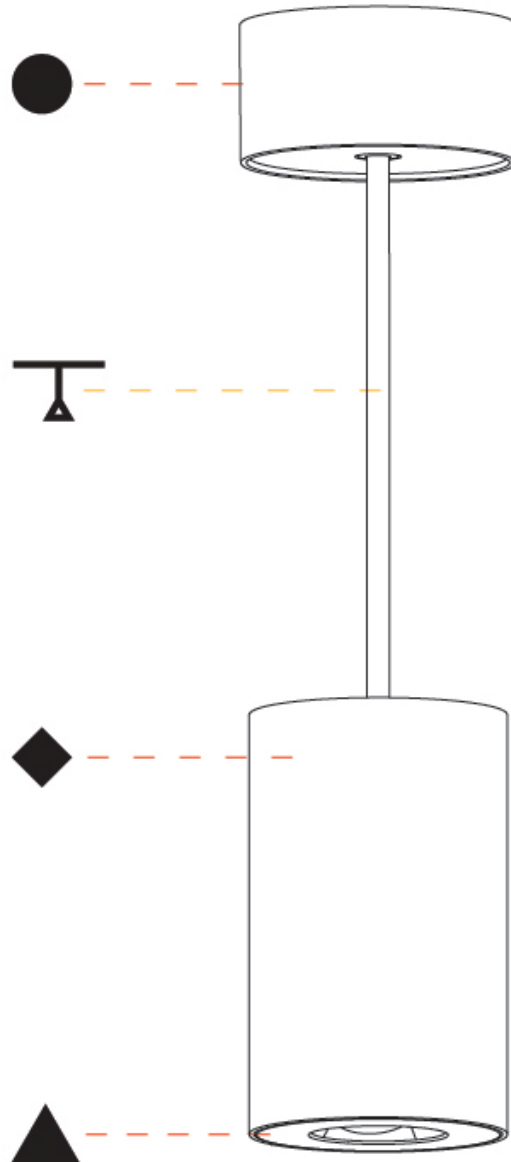

OIKO PRO ROUND SUSPENSION

A300395-

PROJECT	_____
TYPE	_____
SPECIFIER	_____
QUANTITY	_____
DATE	_____

A